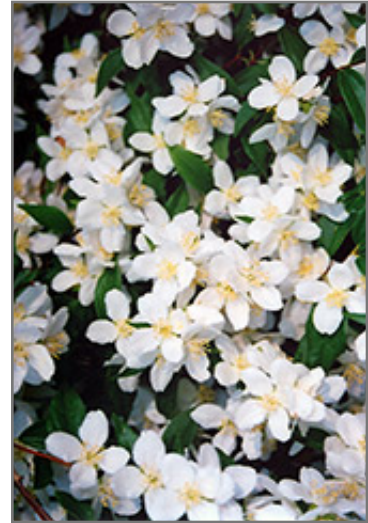

Galahad Mockorange*

Philadelphus 'Galahad'

Height: 4 feet

Spread: 4 feet

Sunlight: ○ ●

Hardiness Zone: 3

Description:

A compact, rounded shrub prized for its highly fragrant white blooms in early summer, fades into the background the rest of the year; use in conjunction with other plants that can take over the show in summer; very adaptable and hardy

Ornamental Features

Galahad Mockorange is smothered in stunning clusters of fragrant white flowers with yellow eyes at the ends of the branches in late spring. It has green deciduous foliage. The serrated oval leaves do not develop any appreciable fall colour.

Landscape Attributes

Galahad Mockorange is a multi-stemmed deciduous shrub with an upright spreading habit of growth. Its relatively coarse texture can be used to stand it apart from other landscape plants with finer foliage.

This is a relatively low maintenance shrub, and should only be pruned after flowering to avoid removing any of the current season's flowers. It has no significant negative characteristics.

Galahad Mockorange is recommended for the following landscape applications;

- Mass Planting
- Hedges/Screening
- General Garden Use

Galahad Mockorange flowers
Photo courtesy of NetPS Plant Finder