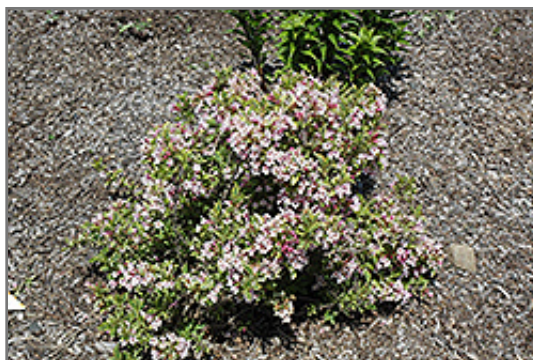

Rainbow Sensation Weigela in bloom
Photo courtesy of NetPS Plant Finder