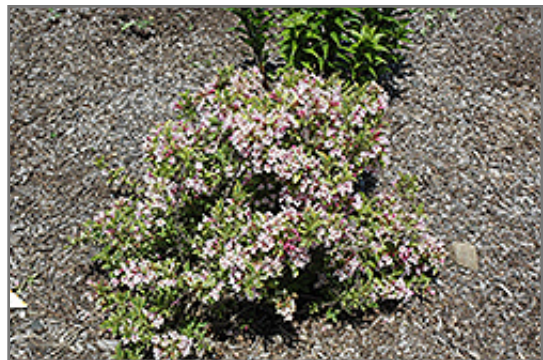

Rainbow Sensation Weigela in bloom
Photo courtesy of NetPS Plant Finder