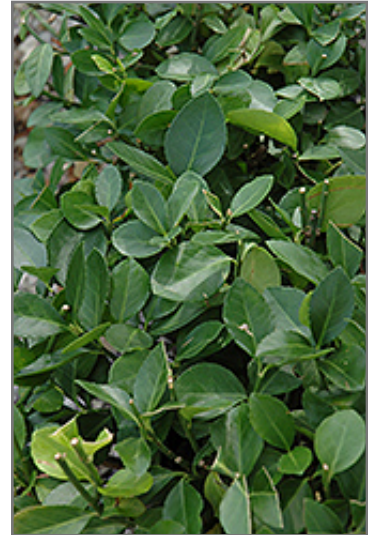

Manhattan Spreading Euonymus*
Euonymus kiautschovicus 'Manhattan'

Height: 8 feet

Spread: 5 feet

Sunlight: ○ ● ●

Hardiness Zone: 5

Other Names: Manhattan Euonymus

Description:

A spectacular mounded garden shrub featuring dark green evergreen leaves, and a large spreading habit; pinkish fruit is showy in fall; an excellent accent for a wide variety of landscape applications

Ornamental Features

Manhattan Spreading Euonymus is primarily grown for its highly ornamental fruit. It features abundant showy pink capsules from mid to late fall. It has attractive dark green evergreen foliage. The glossy oval leaves are highly ornamental and remain dark green throughout the winter.

Landscape Attributes

Manhattan Spreading Euonymus is a multi-stemmed evergreen shrub with a more or less rounded form. Its relatively fine texture sets it apart from other landscape plants with less refined foliage.

This shrub will require occasional maintenance and upkeep, and can be pruned at anytime. Gardeners should be aware of the following characteristic(s) that may warrant special consideration;

- Insects

Manhattan Spreading Euonymus is recommended for the following landscape applications;

- Mass Planting
- Hedges/Screening
- General Garden Use
- Groundcover

Manhattan Spreading Euonymus foliage

Photo courtesy of NetPS Plant Finder