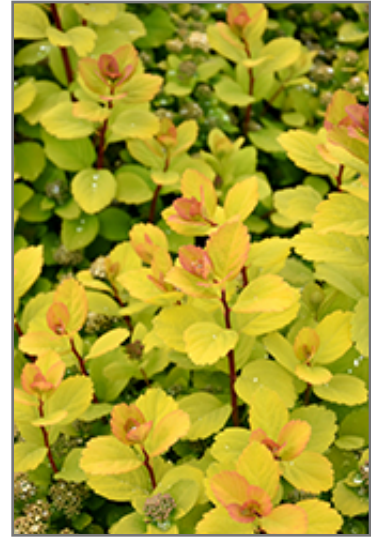

- Mass Planting
- Rock/Alpine Gardens
- General Garden Use

Planting & Growing

Glow Girl Birch Leaf Spirea will grow to be about 24 inches tall at maturity, with a spread of 24 inches. It tends to fill out right to the ground and therefore doesn't necessarily require facer plants in front. It grows at a medium rate, and under ideal conditions can be expected to live for approximately 20 years.

This shrub should only be grown in full sunlight. It prefers to grow in average to moist conditions, and shouldn't be allowed to dry out. It is not particular as to soil type or pH. It is highly tolerant of urban pollution and will even thrive in inner city environments. This is a selected variety of a species not originally from North America.

Glow Girl Birch Leaf Spirea foliage
Photo courtesy of NetPS Plant Finder