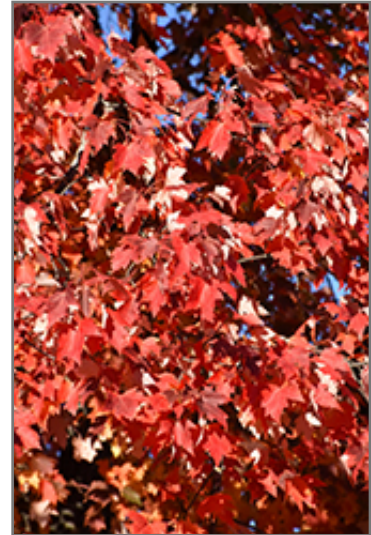

Matador™ Maple

Acer x freemanii 'Bailston'

Height: 45 feet

Spread: 30 feet

Sunlight: ○

Hardiness Zone: 4

Description:

Attractive summer foliage is followed by consistently rich red fall color that appears later in the season and holds for a long period before the leaves drop; shapely upright, oval form; a valuable addition to the landscape

Ornamental Features

Matador Maple features showy clusters of red flowers along the branches in early spring before the leaves. It has green deciduous foliage. The lobed leaves turn outstanding shades of orange and in the fall. The furrowed gray bark and brick red branches add an interesting dimension to the landscape.

Landscape Attributes

Matador Maple is a deciduous tree with a shapely oval form. Its average texture blends into the landscape, but can be balanced by one or two finer or coarser trees or shrubs for an effective composition.

This is a relatively low maintenance tree, and should only be pruned in summer after the leaves have fully developed, as it may 'bleed' sap if pruned in late winter or early spring. It has no significant negative characteristics.

Matador Maple is recommended for the following landscape applications;

- Accent
- Shade

Matador Maple in fall
Photo courtesy of NetPS Plant Finder