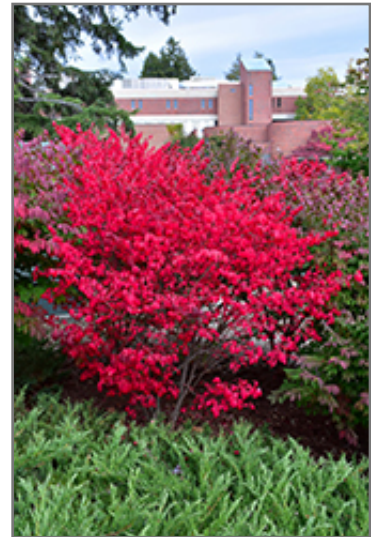

Compact Winged Burning Bush *Euonymus alatus 'Compactus'*

Height: 7 feet

Spread: 7 feet

Sunlight: ○ ● ●

Hardiness Zone: 4

Other Names: Winged Euonymus, Burningbush

Description:

A spectacular and compact garden shrub which turns a luminous florescent pink color in fall, very showy; a shapely mounded growth habit and interesting corky wings on the branches; a very popular and adaptable landscape plant

Ornamental Features

Compact Winged Burning Bush has rich green deciduous foliage on a plant with a round habit of growth. The pointy leaves turn an outstanding cherry red in the fall. It produces red capsules from early to late fall. The warty brown bark and harvest gold branches add an interesting dimension to the landscape.

Landscape Attributes

Compact Winged Burning Bush is a dense multi-stemmed deciduous shrub with a more or less rounded form. Its average texture blends into the landscape, but can be balanced by one or two finer or coarser trees or shrubs for an effective composition.

This is a relatively low maintenance shrub, and can be pruned at anytime. It has no significant negative characteristics.

Compact Winged Burning Bush is recommended for the following landscape applications;

Compact Winged Burning Bush in fall
Photo courtesy of NetPS Plant Finder