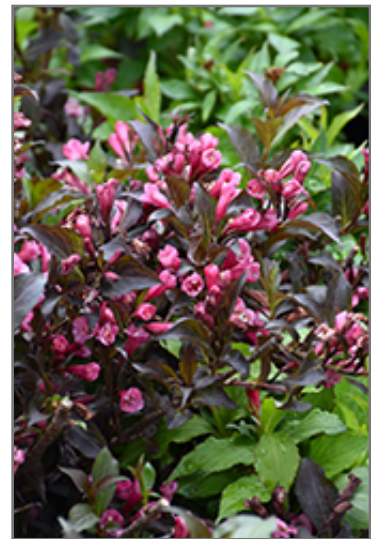

Shining Sensation™ Weigela*

Weigela florida 'Bokrashine'

Height: 5 feet

Spread: 5 feet

Sunlight: ○

Hardiness Zone: 5

Description:

This is a magnificent cultivar that forms a stately mounded shrub with rich burgundy-purple glossy foliage all season long, contrasting pink trumpet-shaped flowers attract hummingbirds in spring; very, very showy, ideal for the mixed garden border

Ornamental Features

Shining Sensation Weigela features showy clusters of pink trumpet-shaped flowers with buttery yellow anthers along the branches in late spring. It has attractive burgundy deciduous foliage which emerges coppery-bronze in spring. The glossy pointy leaves are highly ornamental but do not develop any appreciable fall colour.

Landscape Attributes

Shining Sensation Weigela is a dense multi-stemmed deciduous shrub with a mounded form. Its relatively fine texture sets it apart from other landscape plants with less refined foliage.

This shrub will require occasional maintenance and upkeep, and should only be pruned after flowering to avoid removing any of the current season's flowers. It is a good choice for attracting hummingbirds to your yard. It has no significant negative characteristics.

Shining Sensation Weigela is recommended for the following landscape applications;

Shining Sensation Weigela flowers
Photo courtesy of NetPS Plant Finder