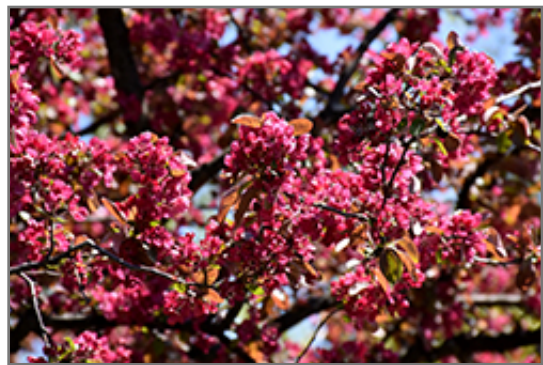

This highly ornamental selection features showy pink flowers in spring and persistent bright red fruit in fall, spreading habit of growth; the definitive ornamental accent for the front yard, needs well-drained soil and full sun

Ornamental Features

Adams Flowering Crab is smothered in stunning clusters of fragrant pink flowers along the branches in mid spring, which emerge from distinctive cherry red flower buds before the leaves. The fruits are showy red pomes carried in abundance from early to late fall. It has brick red-tipped dark green foliage which emerges burgundy in spring. The pointy leaves turn yellow in fall.

Landscape Attributes

Adams Flowering Crab is a deciduous tree with a more or less rounded form. Its average texture blends into the landscape, but can be balanced by one or two finer or coarser trees or shrubs for an effective composition.

*Adams Flowering Crab in bloom
Photo courtesy of NetPS Plant Finder*

*Adams Flowering Crab flowers
Photo courtesy of NetPS Plant Finder*

- Accent
- Shade

Planting & Growing

Adams Flowering Crab will grow to be about 20 feet tall at maturity, with a spread of 20 feet. It has a low canopy with a typical clearance of 4 feet from the ground, and is suitable for planting under power lines. It grows at a medium rate, and under ideal conditions can be expected to live for 50 years or more.