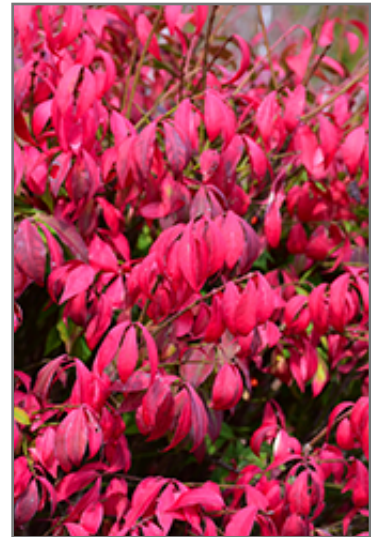

Little Moses Burning Bush*

Euonymus alatus 'Odom'

Height: 3 feet

Spread: 3 feet

Sunlight: ○ ● ●

Hardiness Zone: 4

Other Names: Winged Euonymus, Burningbush

Description:

One of the smallest varieties of burning bush with stunning fall color of florescent red to pink, very showy; interesting corky wings on the branches; very adaptable and versatile; ideal for all those tight spots in the garden

Ornamental Features

Little Moses Burning Bush is primarily valued in the garden for its interestingly mounded form. It has bluish-green deciduous foliage. The pointy leaves turn an outstanding crimson in the fall. It produces red capsules from early to late fall. The harvest gold stems are very effective and add winter interest.

Landscape Attributes

Little Moses Burning Bush is a dense multi-stemmed deciduous shrub with a mounded form. Its average texture blends into the landscape, but can be balanced by one or two finer or coarser trees or shrubs for an effective composition.

This is a relatively low maintenance shrub, and can be pruned at anytime. It has no significant negative characteristics.

Little Moses Burning Bush is recommended for the following landscape applications;

- Accent
- Mass Planting
- Hedges/Screening
- General Garden Use

Little Moses Burning Bush in fall
Photo courtesy of NetPS Plant Finder